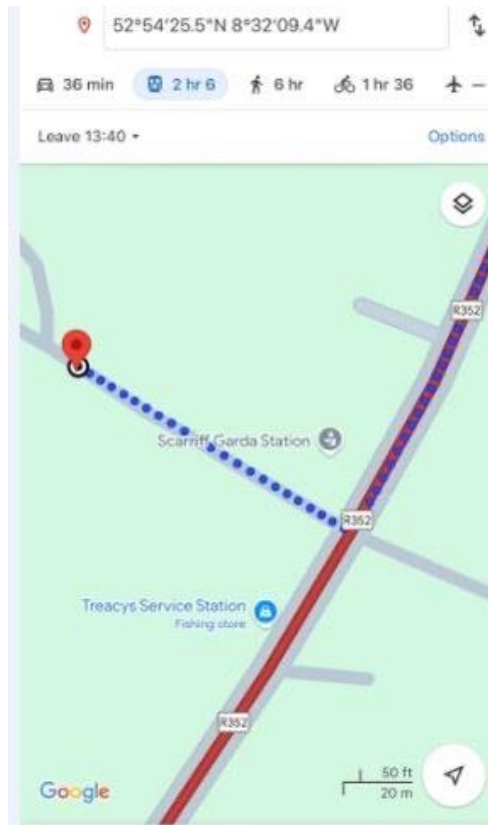

The banner features a yellow background with green pine trees on the left. A circular logo for the Clare Motor Club is positioned over the trees, containing a stylized mountain and the text 'CLARE MOTOR CLUB' and 'PROMOTING MOTORSPORT SINCE 1980'. To the right, the event title 'Clare Forestry Rally 2024' is written in large blue font, with the date 'October 5th 2024' below it. In the top right corner, there are logos for Hyundai and Sheils Motor Group. In the bottom right corner, there is a logo for MFC (M. Fitzgibbon Contractors Ltd) with the text 'BUILDING & CIVIL ENGINEERING CONTRACTORS' and the website 'www.mfc.ie'.

To All competitors
29SEP2024
Subject: Service area & Scrutiny area information

Service area map:

Please note that the entrance lane into the Service area is immediately to the left of the Garda Station. For your records, please see the below GPS coordinates and screenshot of the laneway below. Entrance and exit will be clearly sign posted.

Scrutiny area map:

GPS Coordinates for scrutiny area are 52°54'54.1"N 8°32'19.4"W