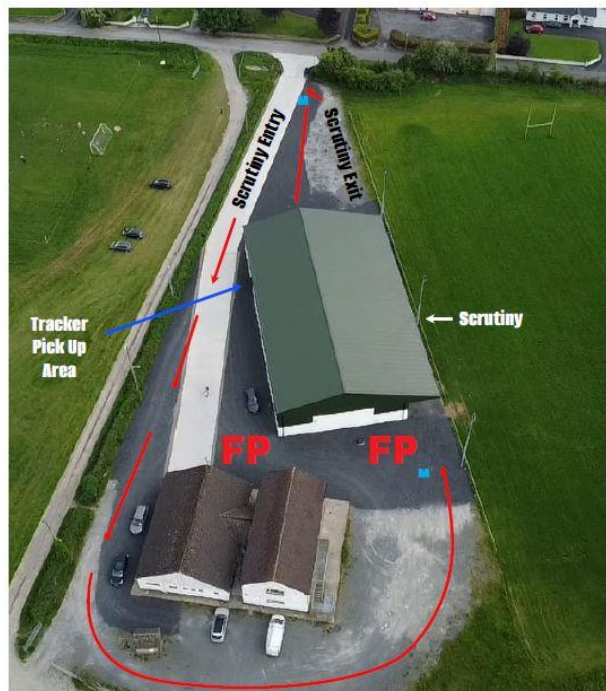

Scrutiny area map: